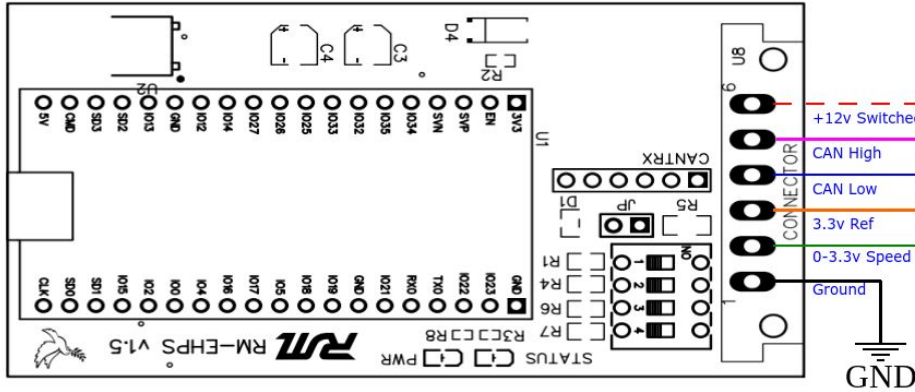

EHPS v1.6 Wiring Diagram

EHPS Controller

Rotary Switch