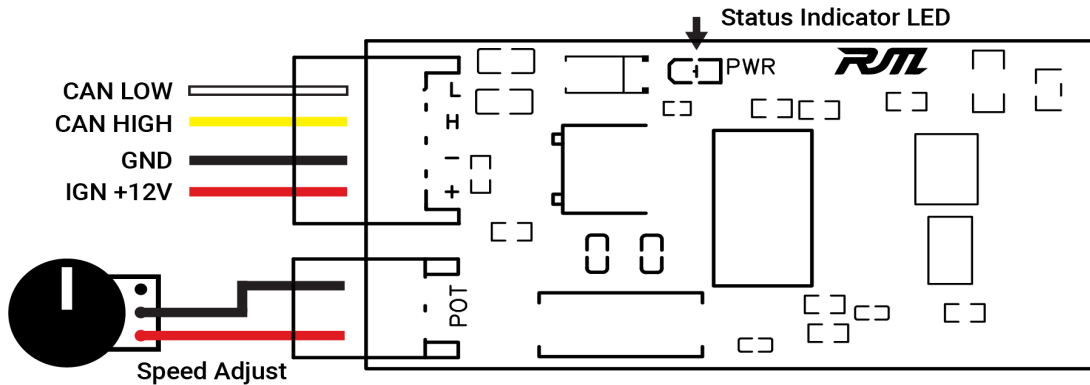

EHPS Micro Volvo 04-13

Electro-Hydraulic Power Steering Pump Controller
Version 2.0 Revised 3/2024

Controller Overview

Status LED

/ Fast Blink = OK

/ Slow Blink = No communication with pump

/ Solid = No CAN initialization

Wiring Diagram

NOTE: EHPS pump wiring will vary by model, diagram is shown for demonstration purposes only. Please refer to the wiring diagram for your specific pump.