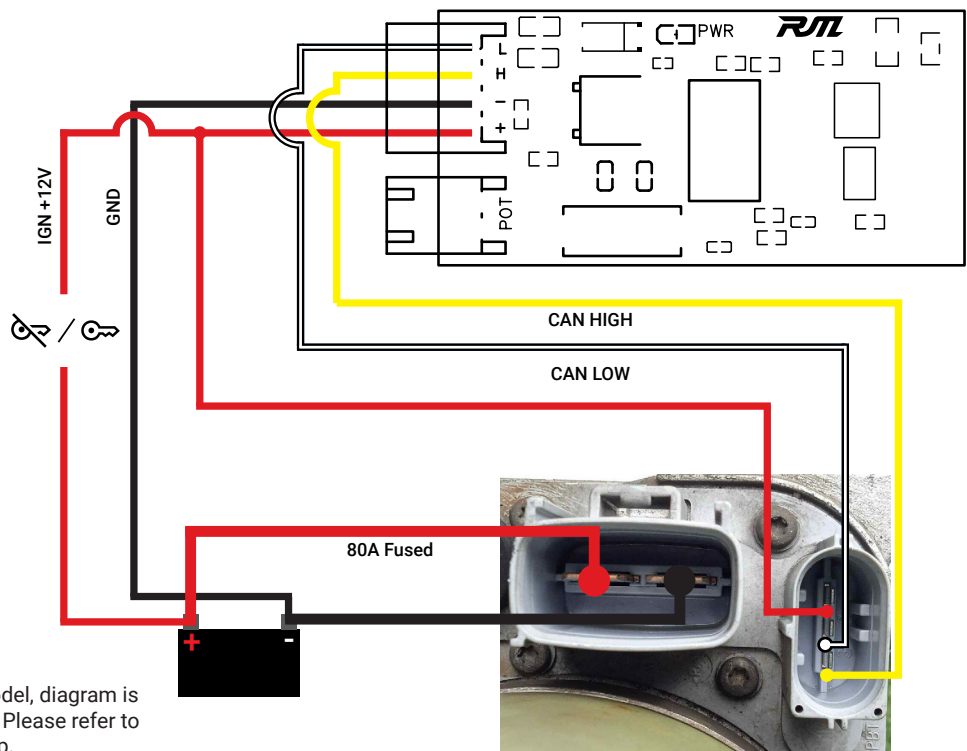

EHPS Micro Volvo 04-13

Electro-Hydraulic Power Steering Pump Controller
Version 2.0 Revised 3/2024

Controller Overview

Status LED

/ Fast Blink = OK

/ Slow Blink = No communication with pump

/ Solid = No CAN initialization

Wiring Diagram

NOTE: EHPS pump wiring will vary by model, diagram is shown for demonstration purposes only. Please refer to the wiring diagram for your specific pump.