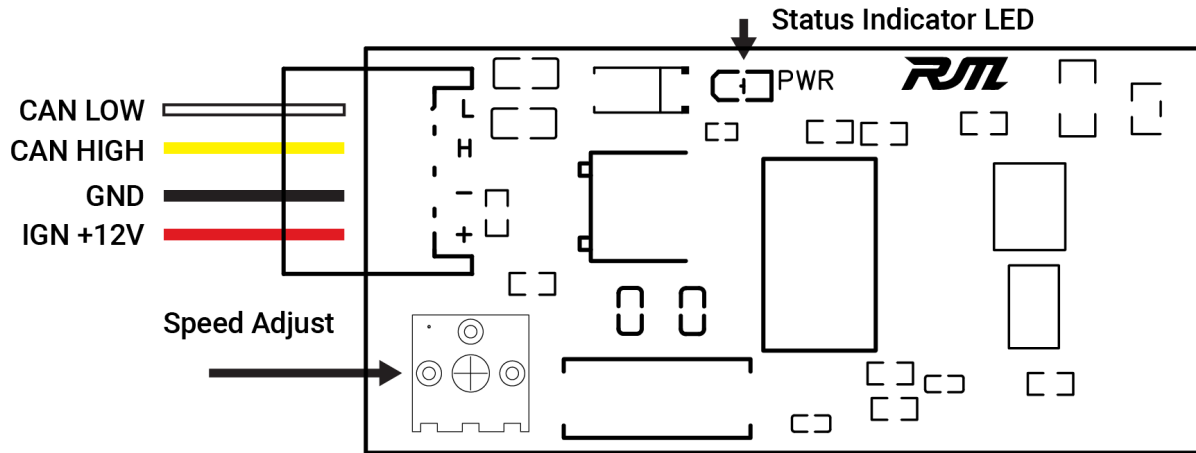

EHPS Micro Dodge '11-'13

Electro-Hydraulic Power Steering Pump Controller
Version 2.0 Revised 3/2024

Controller Overview

Status LED

-  / Fast Blink = OK
-  / Slow Blink = No communication with pump
-  / Solid = No CAN initialization

Wiring Diagram

NOTE: EHPS pump wiring will vary by model, diagram is shown for demonstration purposes only. Please refer to the wiring diagram for your specific pump.