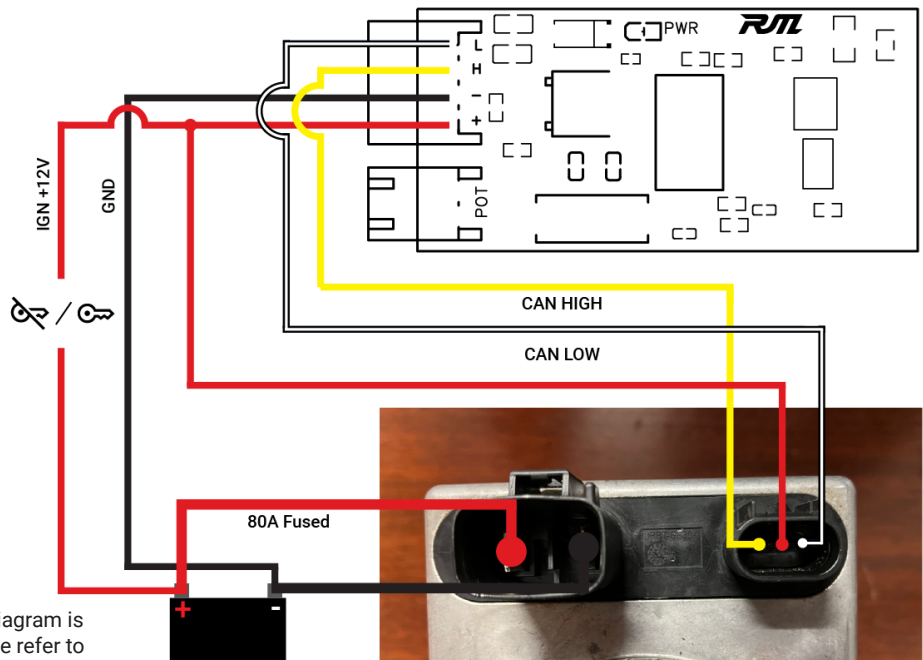

EHPS Micro Dodge '11-'13

Electro-Hydraulic Power Steering Pump Controller
Version 2.0 Revised 3/2024

Controller Overview

Status LED

-  / Fast Blink = OK
-  / Slow Blink = No communication with pump
-  / Solid = No CAN initialization

Wiring Diagram

NOTE: EHPS pump wiring will vary by model, diagram is shown for demonstration purposes only. Please refer to the wiring diagram for your specific pump.